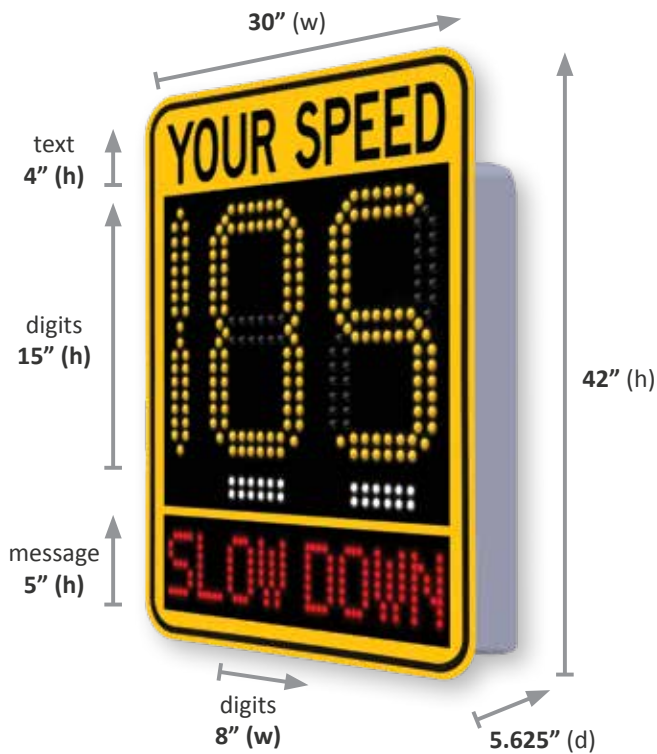

Feature	Specifications
Dimensions	
Digits	First digit: 15"(h) x 1.5"(w) Other digits: 15"(h) x 8"(w)
LED Message Text	Letters 5"(h) spell "SLOW DOWN", 1line
Unit with "YOUR SPEED" sign mounted	Full size sign: 42"(h) x 30"(w) x 5.625"(d)
Sign Weight (includes "YOUR SPEED" sign (2 lbs) mounted)	
AC Powered	28 lbs
Battery Powered Model	28 lbs (not including batteries)
Solar powered model	28 lbs (does not include batteries, solar panel or bracket)
General Specifications	
Operating Temperatures F (C):	-40° (-40°) to 185° (85°)
3-Digit Speed Display with Slow Down message	Miles per hour (mph) 3-99. Kilometers per hour (km/h) 5-160.
Faceplate	High-Intensity prismatic reflective sheeting on "YOUR SPEED" signs with black colored text. MUTCD approved colors and format
Communications	Bluetooth (standard). GSM/GPRS (optional, for use with SafePace Cloud)
Programming	SafePace® Pro management software SafePace® Cloud remote management 24/7 365 day unlimited programming and scheduling

Feature	Specifications
Power Options (Electrical Specifications)	
AC power input	100~240 V AC
DC power input	12 V DC
DC battery options	- 12V, 18Ah Lead acid batteries - 4 Cell, 12.8V, 15Ah Lithium-Ion Phosphate batteries
Solar panel option	50W or 90W solar panel
Radar	
Internal Radar:	Doppler (FCC approved)
Model	DF 300
Radar RF out	5 mW maximum
Radar f-center	24.125 GHz center +/- 25 MHz
Pickup distance	Up to 1,200 feet
Beam angle	24° (vertical) x 12° (horizontal)
Beam polarization	Linear
CE Mark (Radar)	Yes
Display	
LEDs	548
Digits (Amber)	256 LEDs: Color: Yellow (590 nm) Viewing angle at 50% IV: 30° Partial Flux (Brightness): 9000 – 22400 Ev,[lux]/LED
Digits (Red)	256 LEDs: Color: Yellow (633 nm) Viewing angle at 50% IV: 30° Partial Flux (Brightness): 7100 – 18000 Ev,[lux]/LED
Speed Violator Strobes	36 LEDs: Color: White (2700 K – 6500 K) Viewing angle at 50% IV: 150° Luminous Flux: typically 33lm @ 4000 K Luminous Efficacy: typically 176 lm/W @4000 K
Ambient light sensor	1 sensor and automatic brightness adjustment
Enclosure	
Construction	Vandal resistant, lightweight polymer. Matte black front for reduced glare and maximum contrast. Light gray body to minimize heat absorption
Weatherproof Rating	Weatherproof, NEMA 4X-12, IP65 level compliant. Non-sealed and ventilated
Warranty	
Sign	2 years
Batteries	1 year